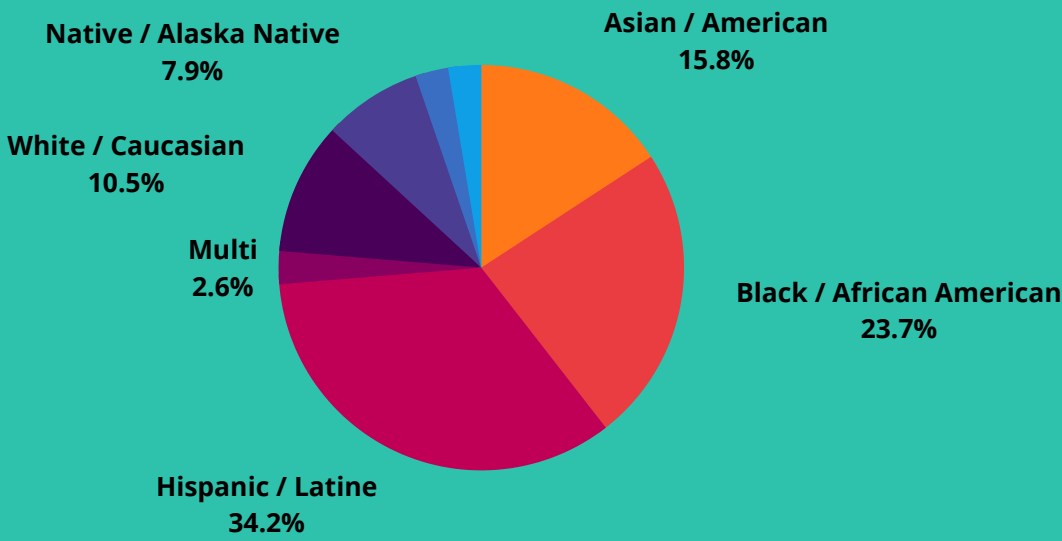

JASON LEE RESOURCE FAIR

05.14.22

HOSTS

Jason Lee Elementary School
The CSN

151 - TOTAL NUMBER SERVED

39 Head of Household
112 Additional

Race

Gender

Primary Language

Referral Source

WHAT RESOURCES WERE GUESTS INTERESTED IN?

47.83% Family Fun
43.5% Food Assistance
60.87% Nonprofit Resources

FEEDBACK FROM EXIT SURVEY

Overall Event Rating - 9.7 out of 10
Would they attend again? 100% Yes
Additional options next fair - outdoor activities for the kids, gift cards