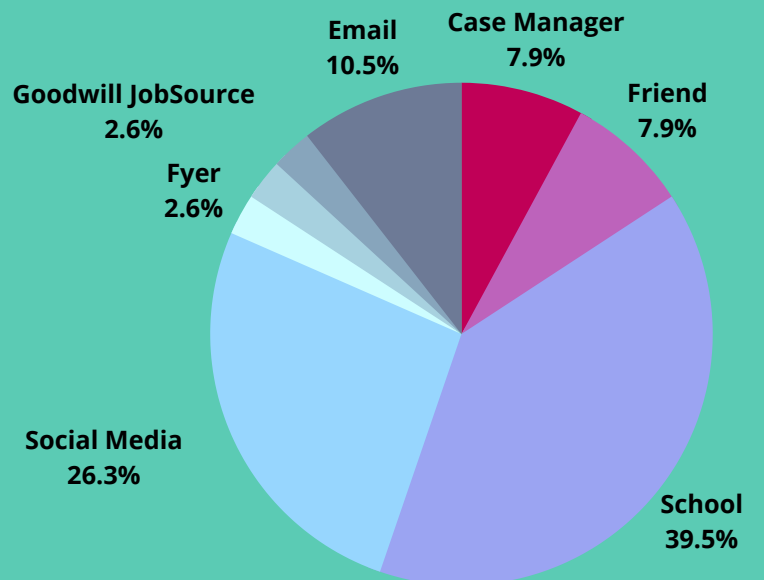

JASON LEE RESOURCE FAIR

05.14.22

HOSTS

Jason Lee Elementary School
The CSN

151 - TOTAL NUMBER SERVED

39 Head of Household
112 Additional

Race

Gender

Primary Language

Referral Source

WHAT RESOURCES WERE GUESTS INTERESTED IN?

47.83% Family Fun
43.5% Food Assistance
60.87% Nonprofit Resources

FEEDBACK FROM EXIT SURVEY

Overall Event Rating - 9.7 out of 10
Would they attend again? 100% Yes
Additional options next fair - outdoor activities for the kids, gift cards