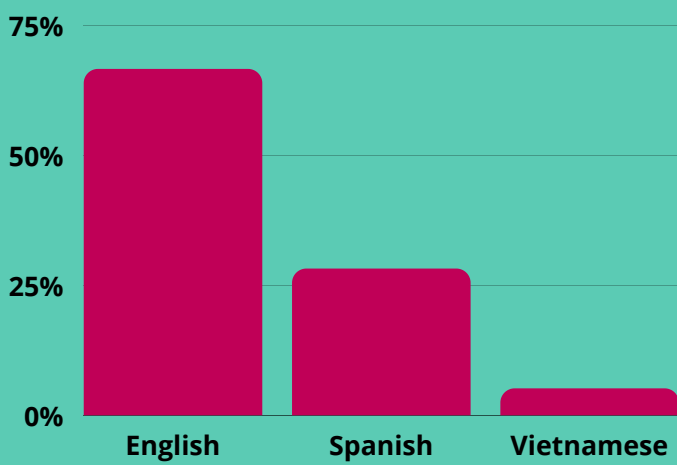

JASON LEE RESOURCE FAIR

05.14.22

HOSTS

Jason Lee Elementary School
The CSN

151 - TOTAL NUMBER SERVED

39 Head of Household
112 Additional

Race

Gender

Primary Language

Referral Source

WHAT RESOURCES WERE GUESTS INTERESTED IN?

47.83% Family Fun
43.5% Food Assistance
60.87% Nonprofit Resources

FEEDBACK FROM EXIT SURVEY

Overall Event Rating - 9.7 out of 10
Would they attend again? 100% Yes
Additional options next fair - outdoor activities for the kids, gift cards