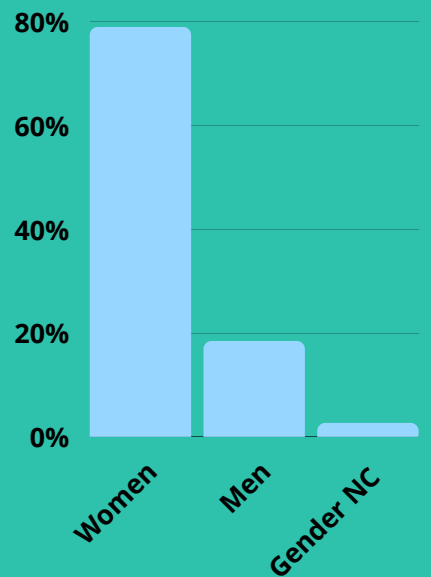

JASON LEE RESOURCE FAIR

05.14.22

HOSTS

Jason Lee Elementary School
The CSN

151 - TOTAL NUMBER SERVED

39 Head of Household
112 Additional

Race

Gender

Primary Language

Referral Source

WHAT RESOURCES WERE GUESTS INTERESTED IN?

47.83% Family Fun
43.5% Food Assistance
60.87% Nonprofit Resources

FEEDBACK FROM EXIT SURVEY

Overall Event Rating - 9.7 out of 10
Would they attend again? 100% Yes
Additional options next fair - outdoor activities for the kids, gift cards